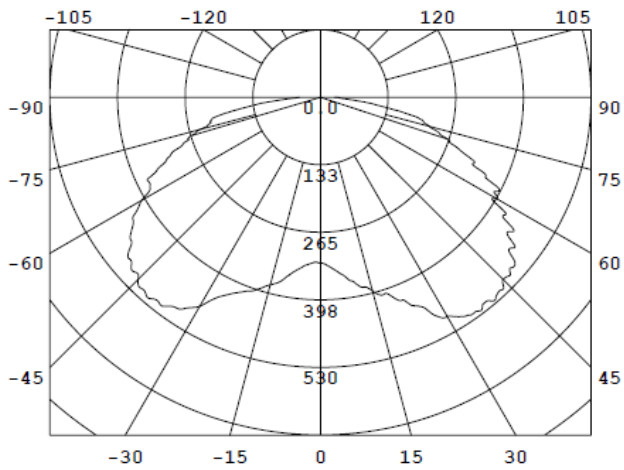

## Drawing

Material	IP
ADC12	IP44
PC	

LED LAMP CANOPYLIGHT

LN-CPXW60-U-W-CW-W-U-S-00

Category	Specifications	Unit
Watts	60	W
Lumens per Watt(Efficacy)	130	Lm/W
Light Output	7800	lm
Light Color(CCT)	6500	K
Beam Angle	120	°(degree)
Color Accuracy(CRI)	70	Ra
Product Weight	1900	G
Rating Life	45000	H
Base	Line interface	
Input Voltage(AC)	100-277	V

Luminance Intensity Distribution

Cone Lux Diagram