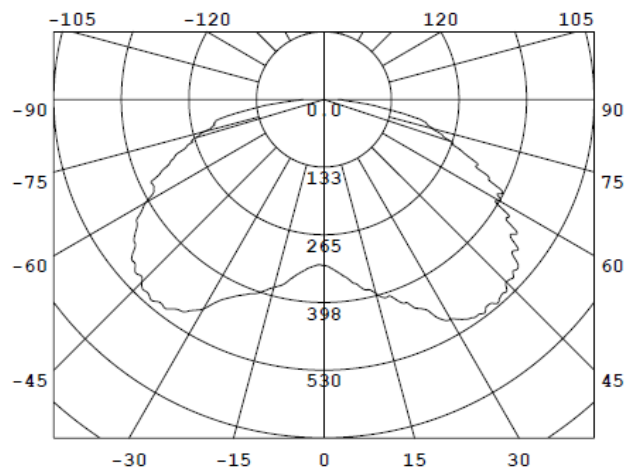

LED LAMP CANOPYLIGHT

LN-CPXW60-U-W-WW-W-U-S-00

Category	Specifications	Unit
Watts	60	W
Lumens per Watt(Efficacy)	120	Lm/W
Light Output	7200	lm
Light Color(CCT)	3000	K
Beam Angle	120	°(degree)
Color Accuracy(CRI)	70	Ra
Product Weight	1900	G
Rating Life	45000	H
Base	Line interface	
Input Voltage(AC)	100-277	V

Luminance Intensity Distribution