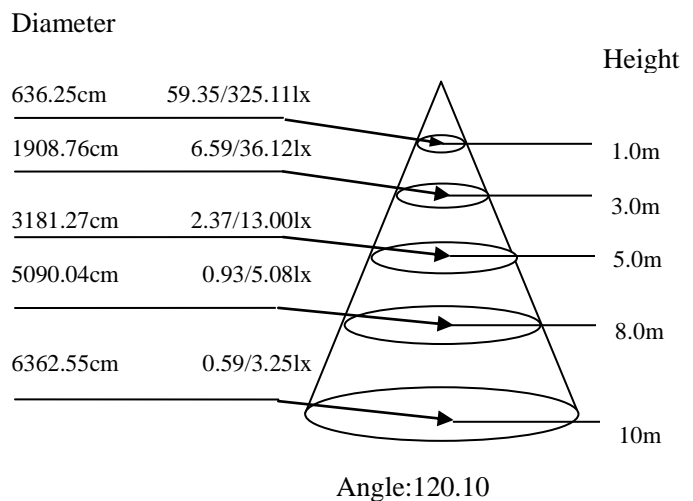

## Line-Up

Model No.	Watts(W)	Light Output(lm)	Dimension(mm)	Light Color(K)	Beam Angle(Degree)
LN-CPXW60-U-W-CW-W-U-S-00	60 ± 10%	7800 ±10%	249 * 249 * 103	6500K	120
LN-CPXW60-U-W-WW-W-U-S-00	60 ± 10%	7200 ±10%	249 * 249 * 103	3000K	120

Luminance Intensity Distribution

Cone Lux Diagram

# LED LAMP CANOPYLIGHT

LN-CPXW60-U-W-WW-W-U-S-00

Category	Specifications	Unit
Watts	60	W
Lumens per Watt(Efficacy)	120	Lm/W
Light Output	7200	lm
Light Color(CCT)	3000	K
Beam Angle	120	°(degree)
Color Accuracy(CRI)	70	Ra
Product Weight	1900	G
Rating Life	45000	H
Base	Line interface	
Input Voltage(AC)	100-277	V