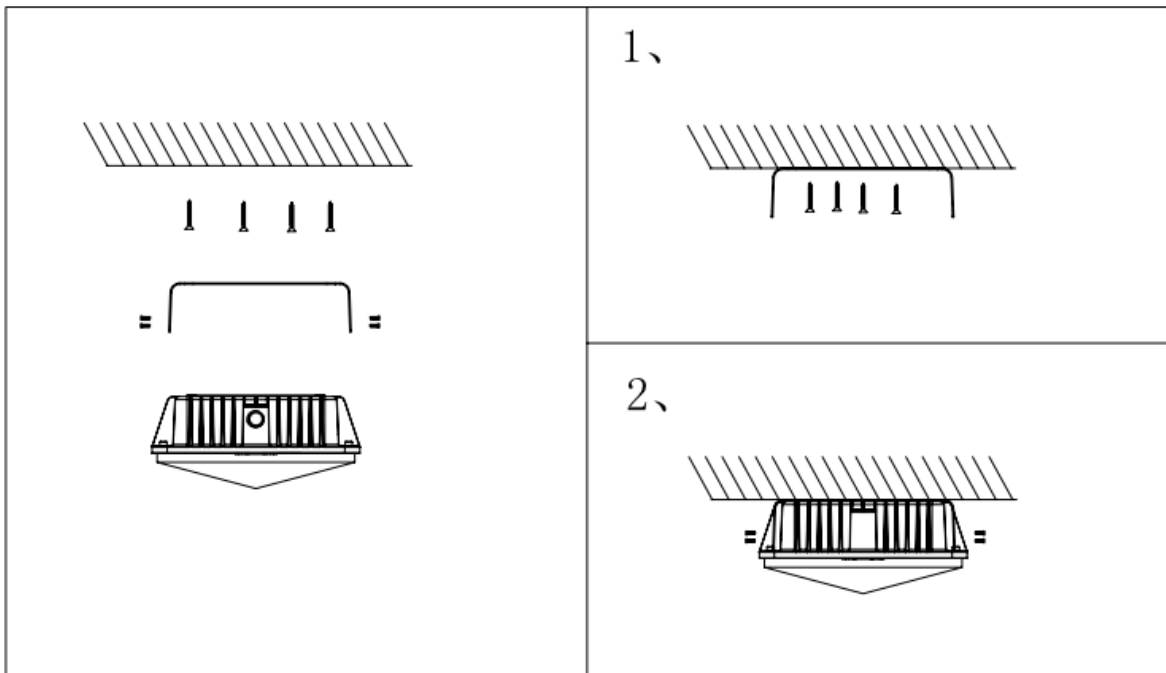

# **LED LAMP 60W CANOPY LIGHT**

**Lighting technical data**

**LED CANOPY LIGHT is an alternative light source  
with longer life and uniformed light distribution**

**IP44**

**RoHS**

LED LAMP CANOPYLIGHT

Gossip mount

model	Dimension(mm)	Material	coding
Gossip mount	L284 * W130 * H58 * T1.5	iron	4.20.13020200