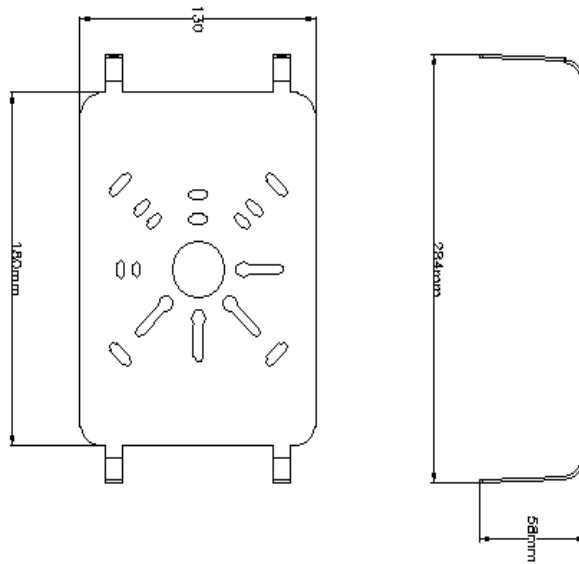

# **LED LAMP 60W CANOPY LIGHT**

**Lighting technical data**

**LED CANOPY LIGHT is an alternative light source  
with longer life and uniformed light distribution**

**IP44**

**RoHS**

LED LAMP CANOPYLIGHT

Gossip mount

model	Dimension(mm)	Material	coding
Gossip mount	L284 * W130 * H58 * T1.5	iron	4.20.13020200

## Line-Up

Model No.	Watts(W)	Light Output(lm)	Dimension(mm)	Light Color(K)	Beam Angle(Degree)
LN-CPXW60-U-W-CW-W-U-S-00	60 ± 10%	7800 ±10%	249 * 249 * 103	6500K	120
LN-CPXW60-U-W-WW-W-U-S-00	60 ± 10%	7200 ±10%	249 * 249 * 103	3000K	120