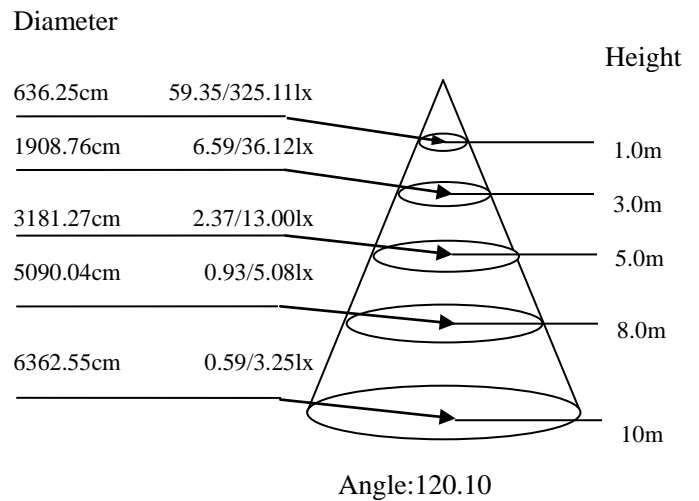

## Line-Up

Model No.	Watts(W)	Light Output(lm)	Dimension(mm)	Light Color(K)	Beam Angle(Degree)
LN-CPXW60-U-W-CW-W-U-S-00	60 ± 10%	7800 ±10%	249 * 249 * 103	6500K	120
LN-CPXW60-U-W-WW-W-U-S-00	60 ± 10%	7200 ±10%	249 * 249 * 103	3000K	120

## Drawing

Material	IP
ADC12	IP44
PC	

LED LAMP CANOPYLIGHT

LN-CPXW60-U-W-CW-W-U-S-00

Category	Specifications	Unit
Watts	60	W
Lumens per Watt(Efficacy)	130	Lm/W
Light Output	7800	lm
Light Color(CCT)	6500	K
Beam Angle	120	°(degree)
Color Accuracy(CRI)	70	Ra
Product Weight	1900	G
Rating Life	45000	H
Base	Line interface	
Input Voltage(AC)	100-277	V

Luminance Intensity Distribution

Cone Lux Diagram