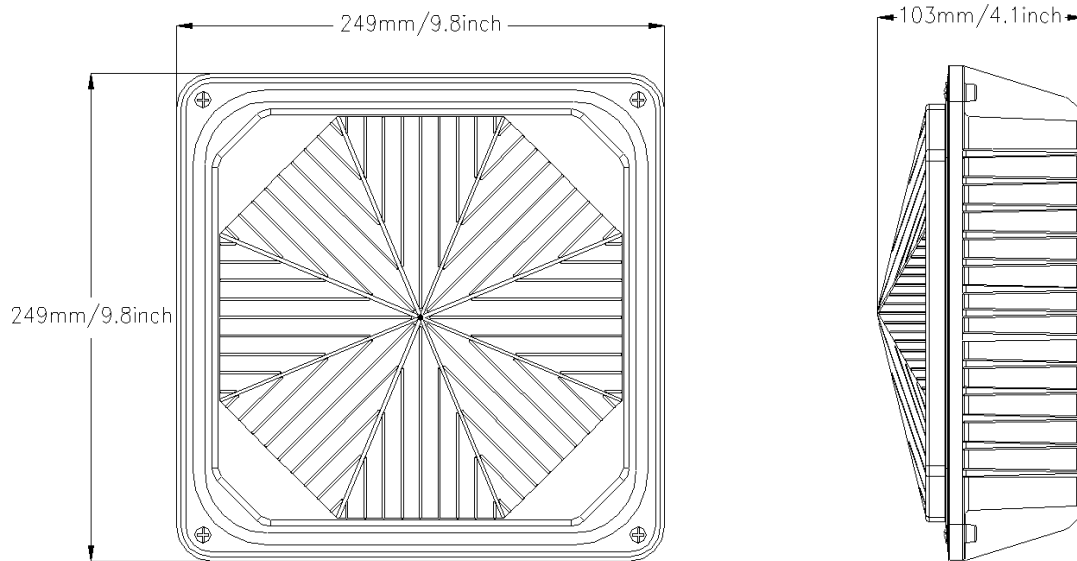

LED LAMP CANOPYLIGHT

Drawing

Material	IP
ADC12	IP44
PC